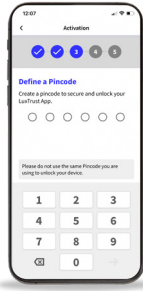

#### Your smartphone

Smartphone with a App Store or Google Play account

### How to activate the LuxTrust Mobile app?

1

Install the LuxTrust Mobile app from your **App Store** or **Google Play**.

2

Open your **LuxTrust Mobile** app on your smartphone.  
Tap **LOGIN** on the welcome screen.

3

Enter your **LuxTrust User ID** and **password**. They are the same ones you are already using when authenticating with your Token.  
Tap **NEXT** to continue.

6

Define a **PIN code** (6 digits) to secure the access to your LuxTrust Mobile app. It will help you unlock the app or confirm transactions.

*LuxTrust recommends choosing a different PIN than the one you use to unlock your smartphone.*

5

Enter the **OTP** (One Time Password) generated by your Token.

Tap **NEXT**.

4

On the following screen, select the **LuxTrust Token**.