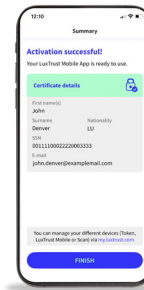

*LuxTrust recommends choosing a different PIN than the one you use to unlock your smartphone.*

5

Enter the **OTP** (One Time Password) generated by your Token.

Tap **NEXT**.

4

On the following screen, select the **LuxTrust Token**.

7

Define a **name for your device** that you can remember.

*You will need it to replace this device or suspend access to the app.*

Tap **NEXT** to continue.

8

Wait for the **SMS** containing a **link** to finalise the activation.

*It can take up to 6 hours to receive it. In the meantime, you can exit the app.*

When you receive the SMS, click on the **link**. The LuxTrust Mobile app will open automatically.

*Please, do not share this SMS with anyone. LuxTrust will never ask you to share your credentials by clicking on a link.*

This screen displays your certificate details.

Tap **FINISH** to finalise the activation and start using your LuxTrust Mobile app.